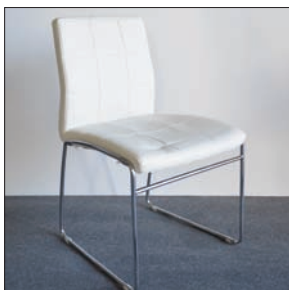

Kim chair EUR 12.00
Code 025.010.040.175 – white
Code 025.010.040.180 – black
Code 025.010.040.185 – orange
Code 025.010.040.190 – green